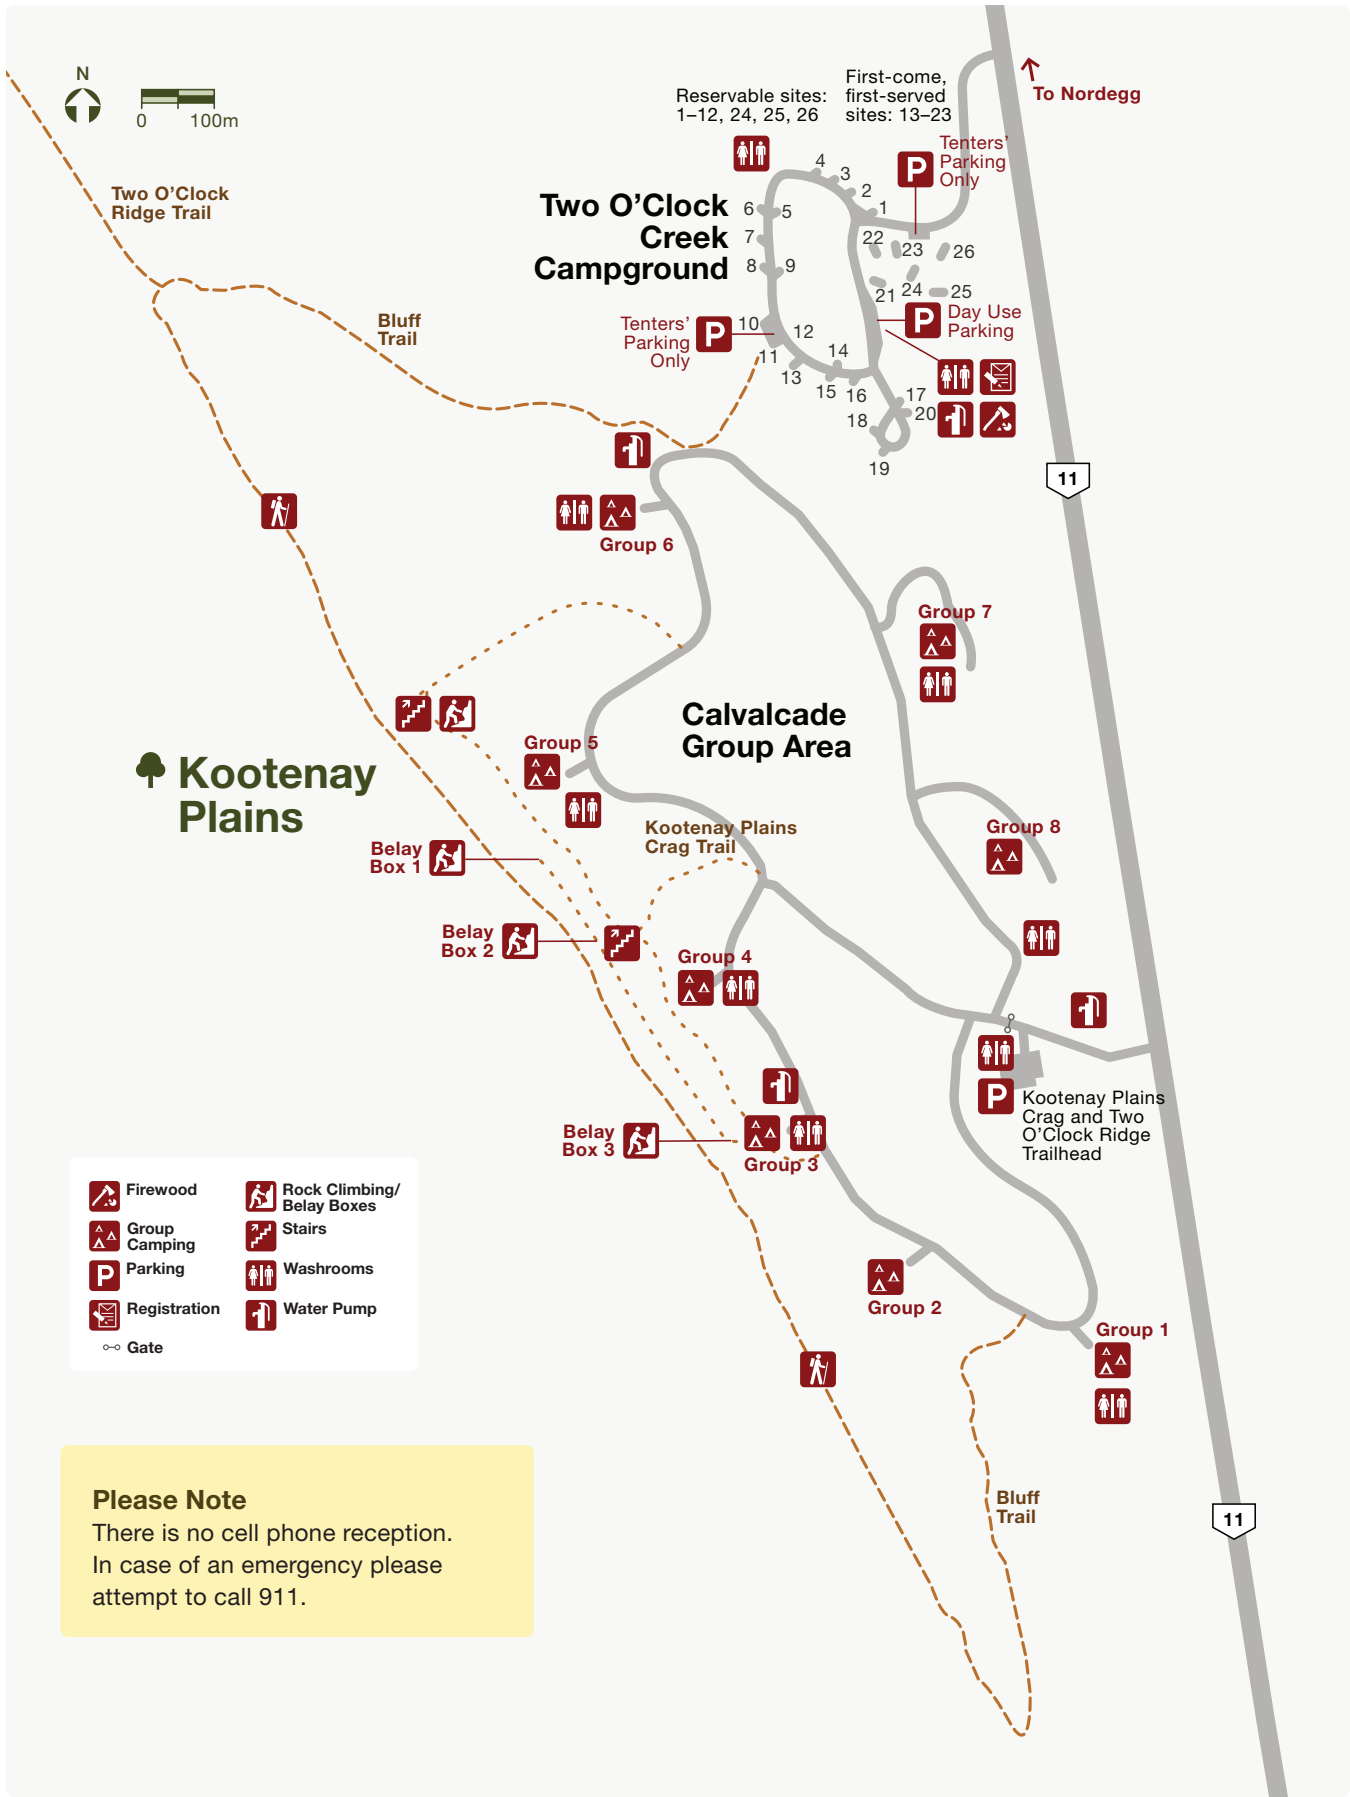

Fire Bans in Alberta
Web: albertafirebans.ca

Emergency (Police, Fire, Ambulance)
Phone: 911

	Bicycle Trail		Registration
	Camping Area		Telephone
	Garbage		Viewpoint
	Hiking Trail		Washrooms
	Parking		Water Pump
	Multi-Use Trail		