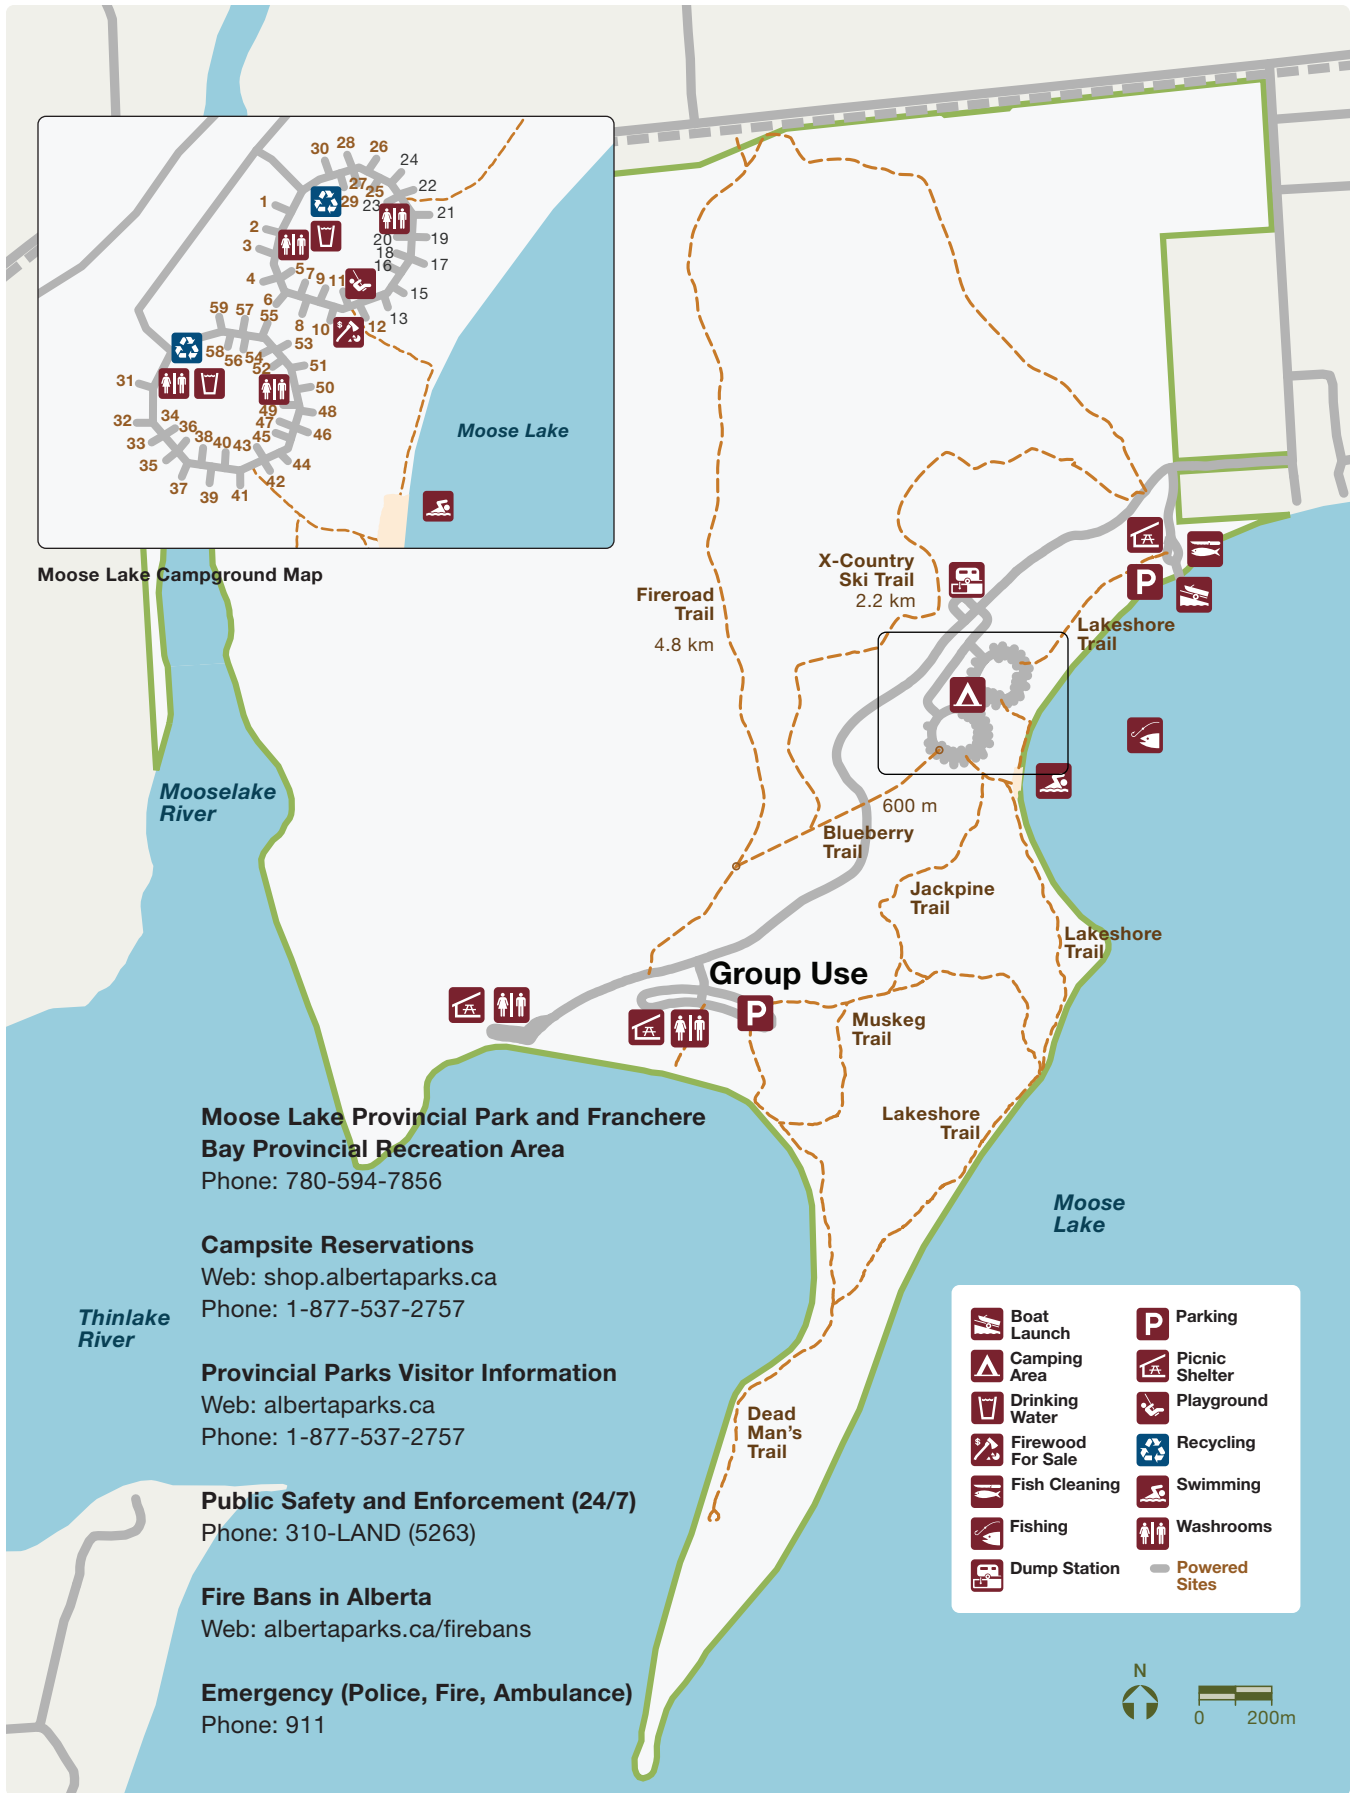

Moose Lake Campground Map

**Moose Lake Provincial Park and Franchere Bay Provincial Recreation Area**  
 Phone: 780-594-7856

**Campsite Reservations**  
 Web: [shop.albertaparks.ca](http://shop.albertaparks.ca)  
 Phone: 1-877-537-2757

**Emergency (Police, Fire, Ambulance)**  
 Phone: 911

- |                   |                |
|-------------------|----------------|
| Boat Launch       | Parking        |
| Camping Area      | Picnic Shelter |
| Drinking Water    | Playground     |
| Firewood For Sale | Recycling      |
| Fish Cleaning     | Swimming       |
| Fishing           | Washrooms      |
| Dump Station      | Powered Sites  |

Area Map

Sites 1-41  
Power and  
Water Hook-ups

\*20 Amp  
Power Only

- |  |  |
|--|--|
|  |  |
|  |  |
|  |  |
|  |  |
|  |  |
|  |  |
|  |  |
|  |  |